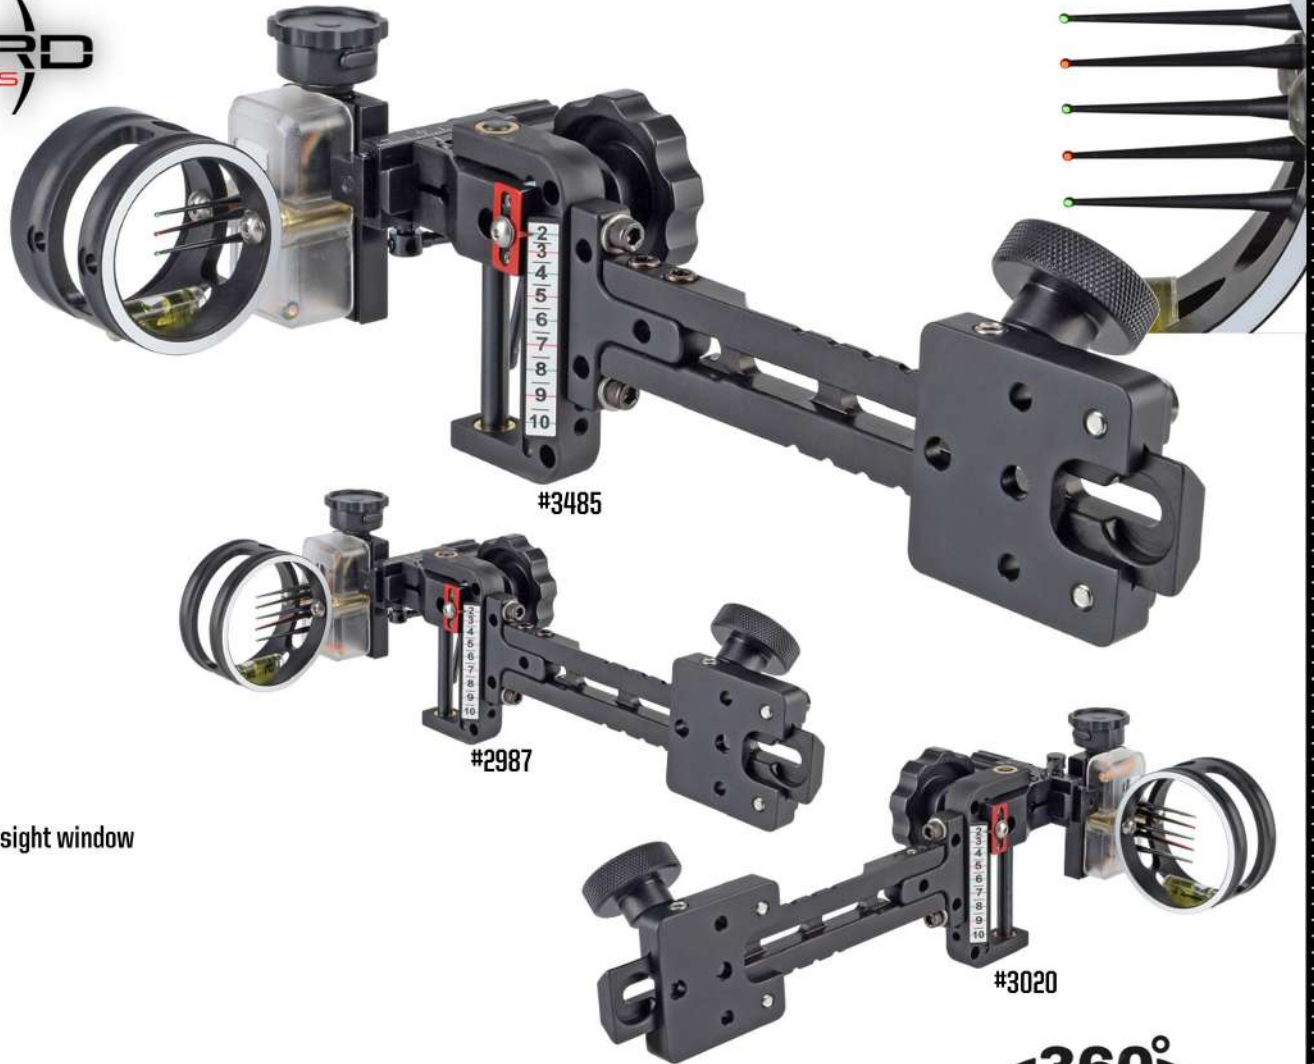

# JURY

- Sword Fast Track elevation technology
- 100% CNC T6061 aluminum construction
- Micro Adjust elevation
- 2.0" Inside diameter round aperture
- Will accept lens and retainer ring
- Tool-Less feature on windage and elevation adjustment
- 5 Pin available in .010 or .019
- Laser etched elevation and windage scales
- **NEW** Power Tower recharging sight light
- 2nd and 3rd axis adjustment
- High low mounting system with built-in offset for extended sight window
- Anodized matte black finish, Cerakote Shay Grey and Brown Bear
- Available in right hand
- 45 degree angle sight tape surface
- BUILT IN OHIO, USA

# JURY PRO

- Sword Fast Track elevation technology
- 100% CNC T6061 aluminum construction
- Micro Adjust elevation
- 2.0" and 1.5" Inside diameter round aperture
- Will accept lens and retainer ring on 1.5" aperture
- Tool-Less feature on windage and elevation adjustment
- 5 Pin available in .019. 3 Pin available in .019 and .010
- Laser etched elevation and windage scales
- **NEW** Power Tower recharging sight light
- 2nd and 3rd axis adjustment
- High low mounting system with built-in offset for extended sight window
- Anodized matte black finish and cerakote color finish
- Available in right and left hand
- 45 degree angle sight tape surface
- BUILT IN OHIO, USA