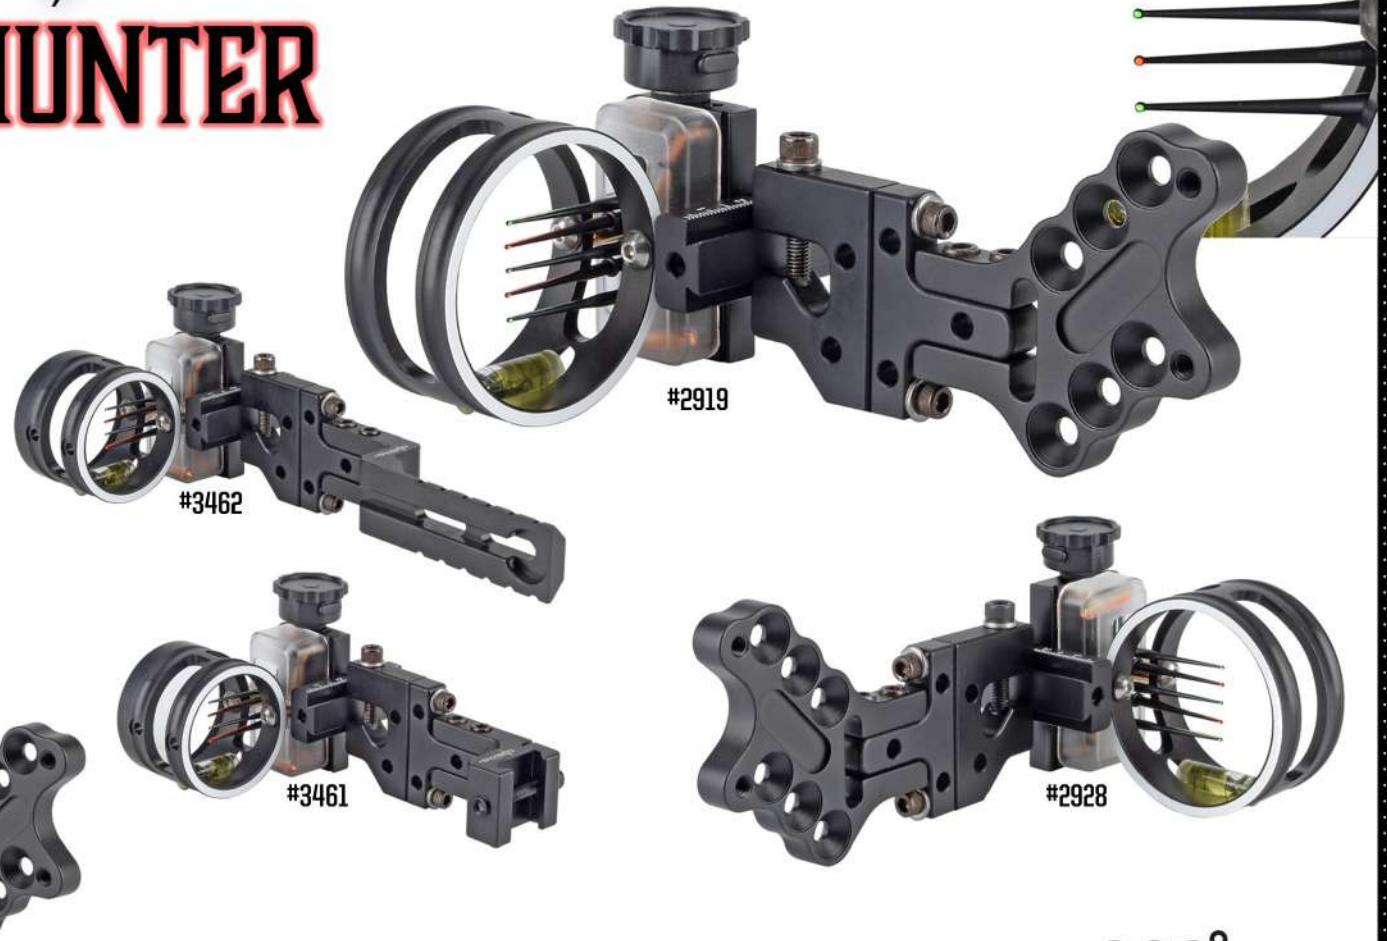

TWILIGHT HUNTER

- 100% CNC T6061 aluminum construction
- 2" and 1.5" inside diameter round aperture
- 4 pin available in .010 or .019
- 5 pin available in .019
- Laser etched elevation and windage scales
- **NEW** Power Tower recharging sight light
- 2nd and 3rd axis adjustment
- High low mounting system
- Available right or left handed
- BUILT IN OHIO, USA

Item #	UPC #	TWILIGHT HUNTER	MSR
2919	797494329198	Twilight Hunter, RH, 2.0" Aperture, 5 Pin .019	$189.00
2928	797494329280	Twilight Hunter, LH, 2.0" Aperture, 5 Pin .019	$189.00
2917	797494329174	Twilight Hunter, RH, 1.5 Aperture, 4 Pin .019	$179.00
3460	797494334604	Twilight Hunter, RH, 1.5 Aperture, 4 Pin .010	$179.00
3461	797494334611	NEW Twilight Hunter Picatinny Mount, RH, 1.5 Aperture, 4 Pin .019	$209.00
3462	797494334628	NEW Twilight Hunter Offset Dovetail, RH, 1.5 Aperture, 4 Pin .019	$209.00

PLACE DEALER ORDERS AT SWORDSIGHTS.COM OR CALL (614)409-9300